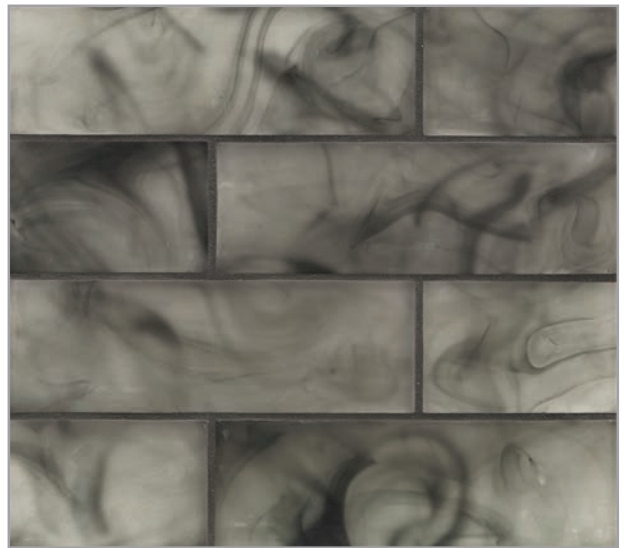

LUNADA
BAYTILE

SONARÉ

SONARÉ PATTERNS

Tone
(3 x 9)

Sonic
(3 x 9)

Sonic Liner
(3/4 x 9)

Shooting Star Pearl

Shooting Star Silk

Aura Pearl

Aura Silk

Celestial Pearl

Celestial Silk

Seafoam Pearl

Seafoam Silk

Spring Water Pearl

Spring Water Silk

Champagne Pearl

Champagne Silk

Sonaré [sōn-ar-ə]

Sonaré glass tile is a meditative exploration of color. The hand-cast tiles capture the look of rising incense, playfully encapsulating wisps of color in glass. The mysterious, enchanting quality of these timeless tiles invites the designer to push boundaries and transform tile into art-like installations.