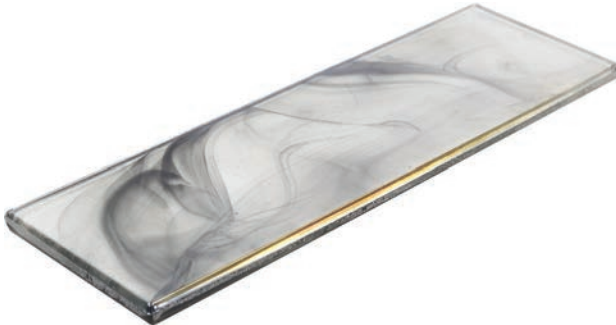

LUNADA
BAYTILE

SONARÉ

SONARÉ PATTERNS

Tone
(3 x 9)

Sonic
(3 x 9)

Sonic Liner
(3/4 x 9)

Shooting Star Pearl

Shooting Star Silk

Aura Pearl

Aura Silk

Celestial Pearl

Celestial Silk

Seafoam Pearl

Seafoam Silk

Spring Water Pearl

Spring Water Silk

Champagne Pearl

Champagne Silk

Sonaré [sōn-ar-ə]

Sonaré glass tile is a meditative exploration of color. The hand-cast tiles capture the look of rising incense, playfully encapsulating wisps of color in glass. The mysterious, enchanting quality of these timeless tiles invites the designer to push boundaries and transform tile into art-like installations.