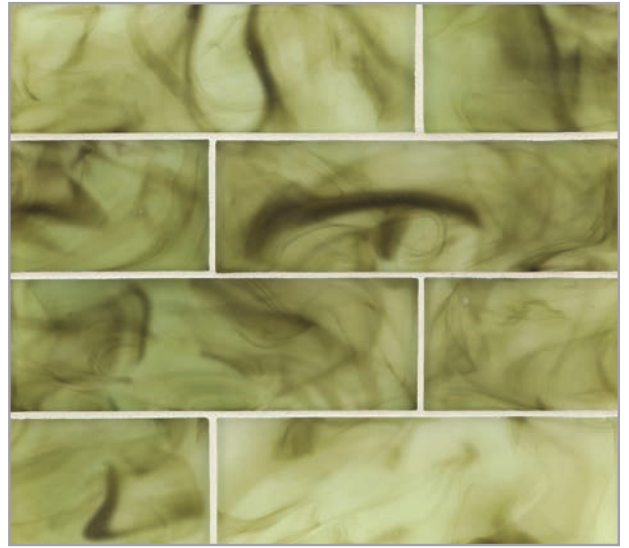

Midnight Swim Pearl

Midnight Swim Silk

Moonshadow Pearl

Moonshadow Silk

Foliage Pearl

Foliage Silk

Herb Garden Pearl

Herb Garden Silk

Champagne Pearl

Champagne Silk

Sonaré [sōn-ar-ə]

Sonaré glass tile is a meditative exploration of color. The hand-cast tiles capture the look of rising incense, playfully encapsulating wisps of color in glass. The mysterious, enchanting quality of these timeless tiles invites the designer to push boundaries and transform tile into art-like installations.