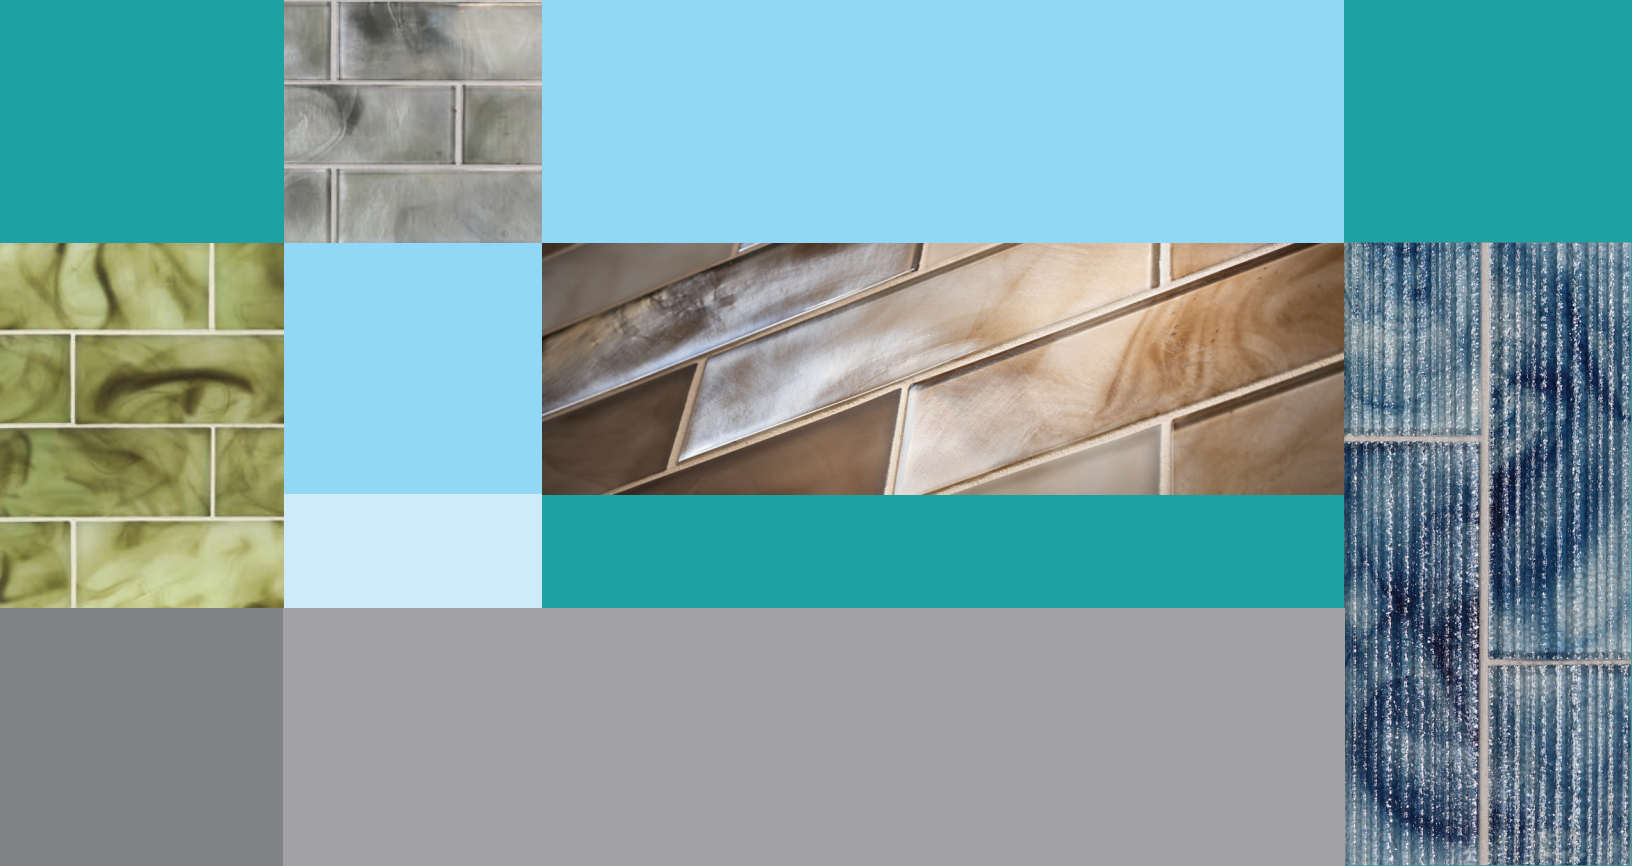

Midnight Swim Pearl

Midnight Swim Silk

Moonshadow Pearl

Moonshadow Silk

Foliage Pearl

Foliage Silk

Herb Garden Pearl

Herb Garden Silk

Champagne Pearl

Champagne Silk

Sonaré [sōn-ar-ə]

Sonaré glass tile is a meditative exploration of color. The hand-cast tiles capture the look of rising incense, playfully encapsulating wisps of color in glass. The mysterious, enchanting quality of these timeless tiles invites the designer to push boundaries and transform tile into art-like installations.