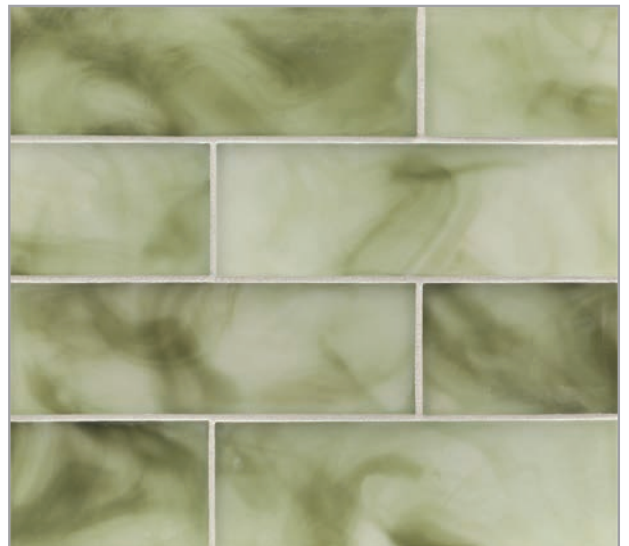

Aura Pearl

Aura Silk

Celestial Pearl

Celestial Silk

Seafoam Pearl

Seafoam Silk

Spring Water Pearl

Spring Water Silk

Midnight Swim Pearl

Midnight Swim Silk

Moonshadow Pearl

Moonshadow Silk

Foliage Pearl

Foliage Silk

Herb Garden Pearl

Herb Garden Silk

Champagne Pearl

Champagne Silk

Sonaré [sōn-ar-ə]

Sonaré glass tile is a meditative exploration of color. The hand-cast tiles capture the look of rising incense, playfully encapsulating wisps of color in glass. The mysterious, enchanting quality of these timeless tiles invites the designer to push boundaries and transform tile into art-like installations.