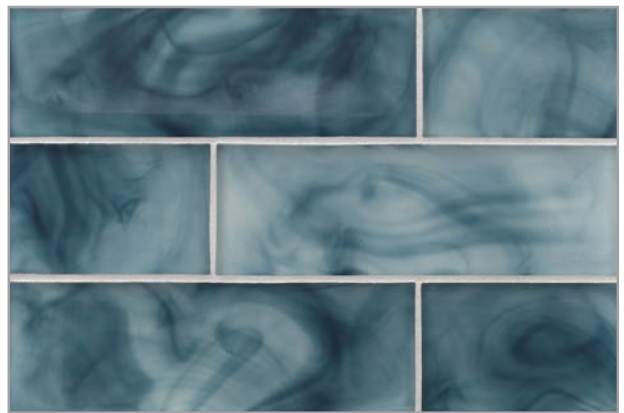

Aura Pearl

Aura Silk

Celestial Pearl

Celestial Silk

Seafoam Pearl

Seafoam Silk

Spring Water Pearl

Spring Water Silk

Midnight Swim Pearl

Midnight Swim Silk

Moonshadow Pearl

Moonshadow Silk

Foliage Pearl

Foliage Silk

Herb Garden Pearl

Herb Garden Silk

Champagne Pearl

Champagne Silk

Sonaré [sōn-ar-ə]

Sonaré glass tile is a meditative exploration of color. The hand-cast tiles capture the look of rising incense, playfully encapsulating wisps of color in glass. The mysterious, enchanting quality of these timeless tiles invites the designer to push boundaries and transform tile into art-like installations.