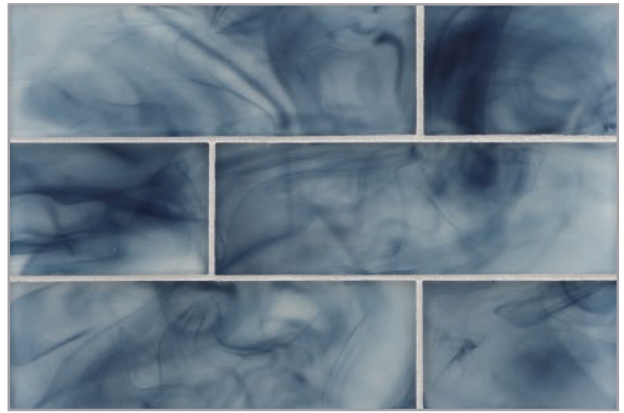

Aura Pearl

Aura Silk

Celestial Pearl

Celestial Silk

Seafoam Pearl

Seafoam Silk

Spring Water Pearl

Spring Water Silk

Midnight Swim Pearl

Midnight Swim Silk

Moonshadow Pearl

Moonshadow Silk

Foliage Pearl

Foliage Silk

Herb Garden Pearl

Herb Garden Silk

Champagne Pearl

Champagne Silk

Sonaré [sōn-ar-ə]

Sonaré glass tile is a meditative exploration of color. The hand-cast tiles capture the look of rising incense, playfully encapsulating wisps of color in glass. The mysterious, enchanting quality of these timeless tiles invites the designer to push boundaries and transform tile into art-like installations.