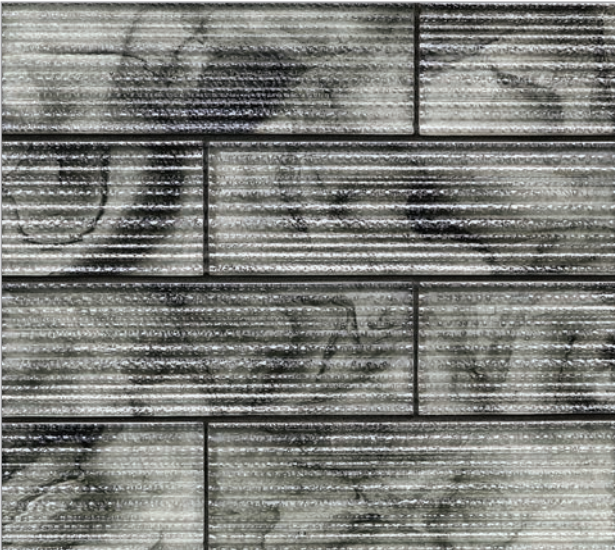

LUNADA
BAYTILE

SONARÉ

SONARÉ PATTERNS

Tone
(3 x 9)

Sonic
(3 x 9)

Sonic Liner
(3/4 x 9)

Shooting Star Pearl

Shooting Star Silk

Aura Pearl

Aura Silk

Celestial Pearl

Celestial Silk

Seafoam Pearl

Seafoam Silk

Spring Water Pearl

Spring Water Silk

Champagne Pearl

Champagne Silk

Sonaré [sōn-ar-ə]

Sonaré glass tile is a meditative exploration of color. The hand-cast tiles capture the look of rising incense, playfully encapsulating wisps of color in glass. The mysterious, enchanting quality of these timeless tiles invites the designer to push boundaries and transform tile into art-like installations.