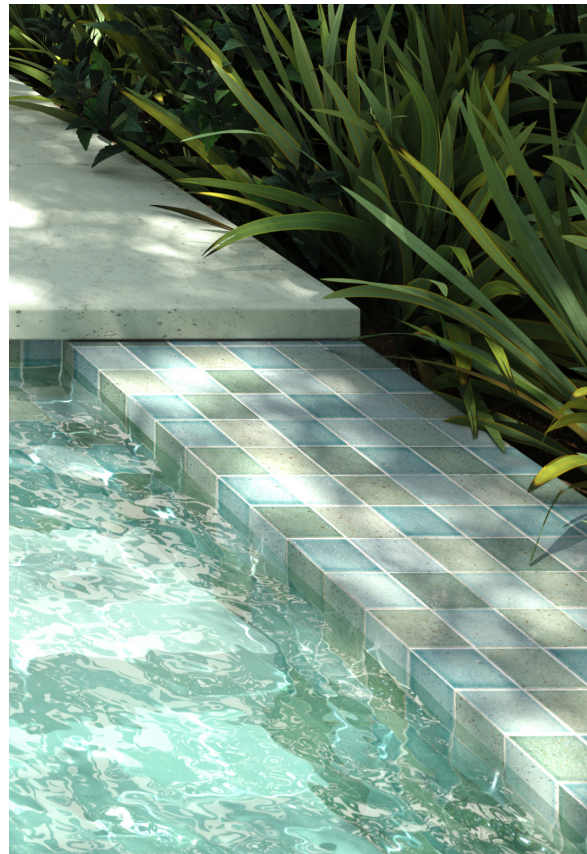

POINT LOBOS

Hand-Crafted Japanese Ceramic

LUNADA
BAY TILE

POINT LOBOS PATTERNS

3" x 3" Mosaic

3 1/2" x 9 1/2"

Liner 3/4" x 9 1/2"

POINT LOBOS COLORS

Whitewash

Tide Pool

Point Lobos is intentionally crafted to reflect the organic character of the seashore. Wide variation in color and texture is inherent to the product.

POINT LOBOS COLORS

Driftwood

Amber

Point Lobos is intentionally crafted to reflect the organic character of the seashore. Wide variation in color and texture is inherent to the product.

POINT LOBOS COLORS

Kelp Forest

Conifer

Point Lobos is intentionally crafted to reflect the organic character of the seashore. Wide variation in color and texture is inherent to the product.

Named for the California coastline where land meets the Pacific, POINT LOBOS captures elemental beauty in glazed stoneware. Crafted in Japan with traditional techniques, each tile features iron spots and organic glaze variations inspired by the wild character of the Northern California coast and the handmade aesthetic of mid-century studio pottery.