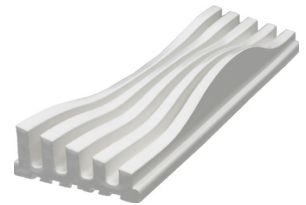

LUNADA  
BAYTILE

MOMENTUM

# MOMENTUM PATTERNS

Sync (4 x 13)

Kinesis (4 x 13)

Rise Left (4 x 13)

Rise Right (4 x 13)

White Sand

## Momentum

Movement is a principle of good design, influencing what the viewer sees next. Momentum, a three-dimensional tile collection, creates visual movement in space through the crosscurrents of art, design and pattern. These Japanese, hand-crafted ceramic tiles feature sculptured lines of dramatic variation that encourage exploration: use a single shape to discover various textures, or puzzle together multiple shapes to express your unique direction.