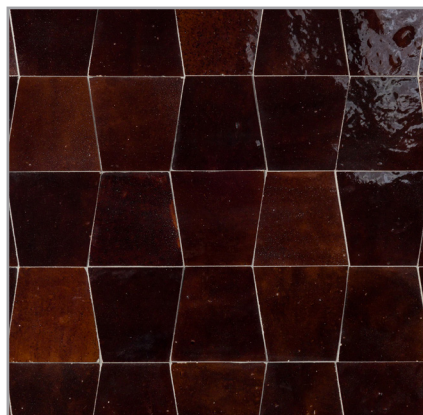

# MISTRAL FIELD + LINER

3 x 4 Trapezoid

Small Bullnose  
*(1 x 4)*

All In White

Sheer

Lotus

Odyssey

Sumac