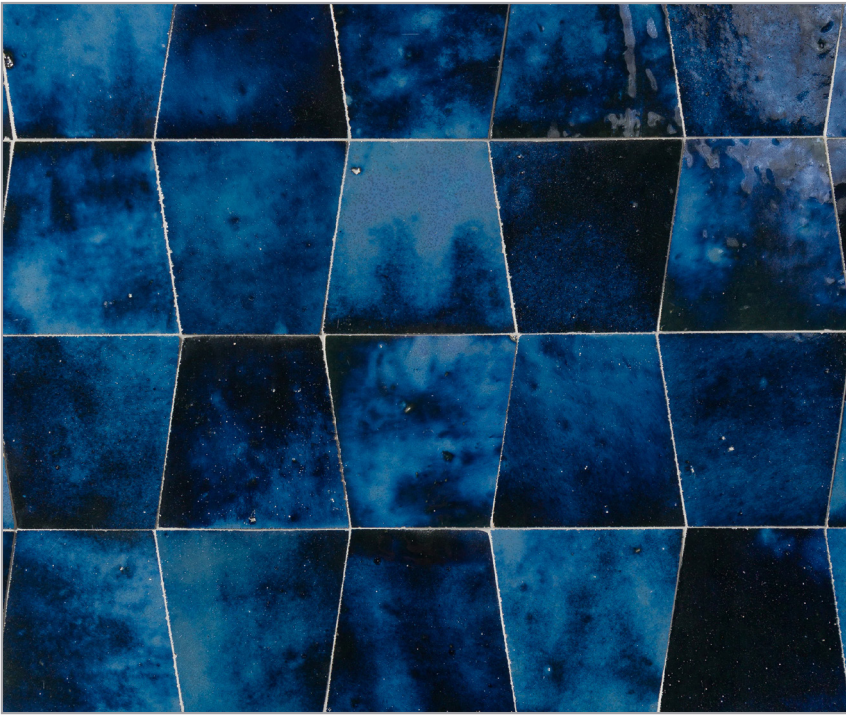

LUNADA  
BAYTILE

| MISTRAL

# MISTRAL FIELD + LINER

3 x 4 Trapezoid

Small Bullnose  
*(1 x 4)*

All In White

Sheer

Lotus

Odyssey

Sumac

## Mistral Handmade Characteristics

Mistral tiles are made completely by hand in the same way authentic zellige has been made for centuries. This artistic tradition encapsulates a genuine expression of handmade tiles that results in “imperfect” but beautifully unique tiles that vary one from the other in surface, edge, and color. To learn more on these inherent characteristics, please visit our website.