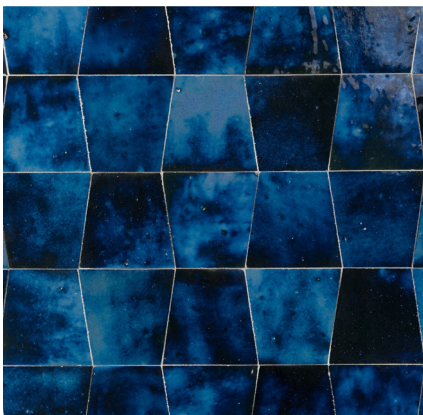

# MISTRAL FIELD + LINER

3 x 4 Trapezoid

Small Bullnose  
*(1 x 4)*

All In White

Sheer

Lotus

Odyssey

Sumac