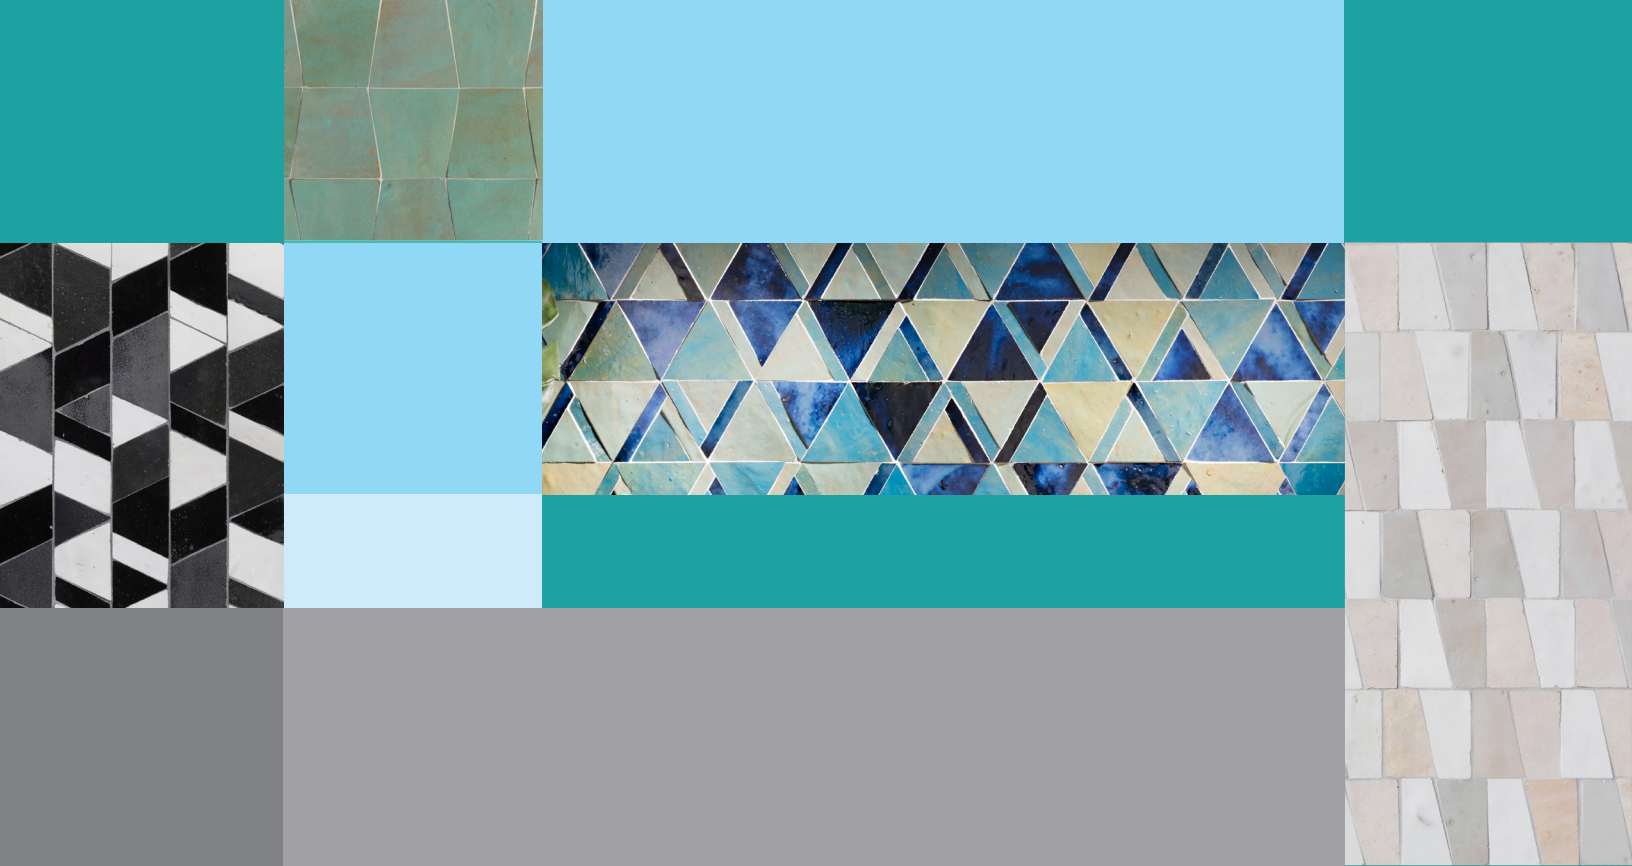

## Mistral

As one of the oldest tile-making traditions in the world, Zellige tiles have adorned mosques and palaces for centuries. The Mistral collection reinterprets the heritage of Zellige tiles for the modern day. Tile makers in Fez, Morocco, employ time-honored methods that have been perfected and passed down over generations. The individually hand-chiseled tile pieces bridge the past and the present by marrying classic techniques of tile making with modern patterns and colors. Unique to Mistral, lead-free Italian glazes are applied to the Zellige tiles to achieve a striking, fresh palette curated for today's distinctive interiors and exteriors.